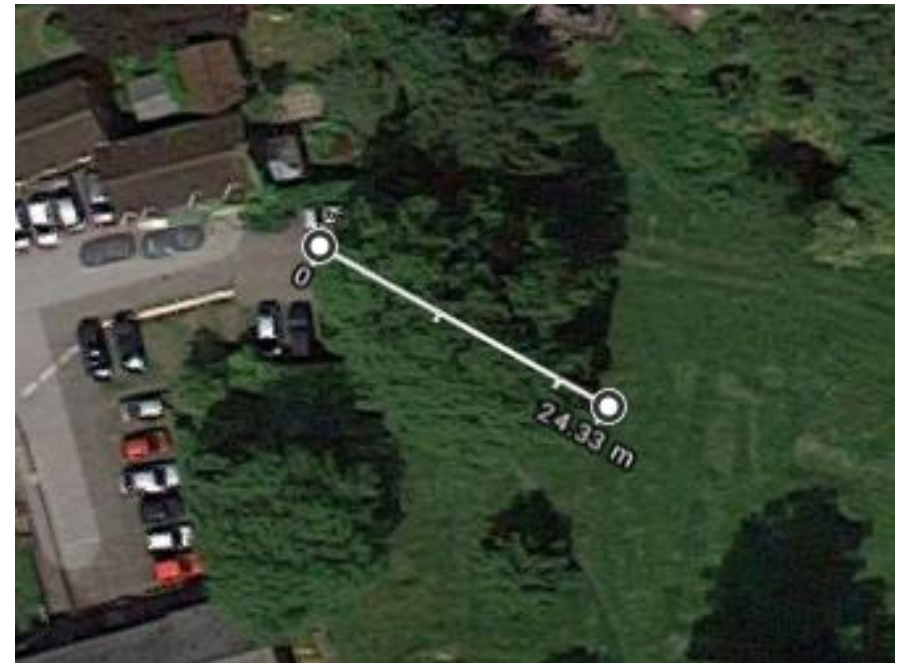

RACKS CLOSE ACCESS PHOTOGRAPHS

1. Entrance gate 2.70m wide

2. Staircase

3. First playing area

Front of house area – 11.5m x 10m (flat)

Approximately 24m between entrance gate and first playing area.

4. Audience pathway into 'forest'

Approximately 67m between first and second playing area